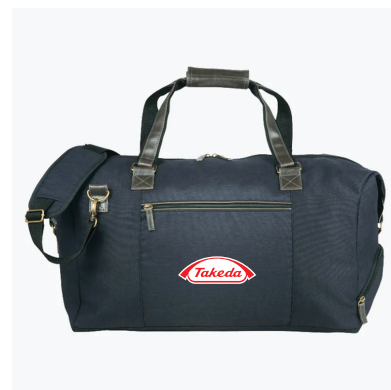

BOOST
ambitions

DRINKWARE

APPAREL

Most apparel comes in inclusive sizing with both Unisex, Men's and Women's Cuts

BAGS

6 CAN COOLER

COTTON TOTE

24 CAN COOLER

DUFFEL BAG

PARKEND BACKPACK

SHOCKWAVE DUFFEL

TAHOMA BACKPACK

THULE BACKPACK

COTTON DUFFEL

COMPUTER TOTE

HATS